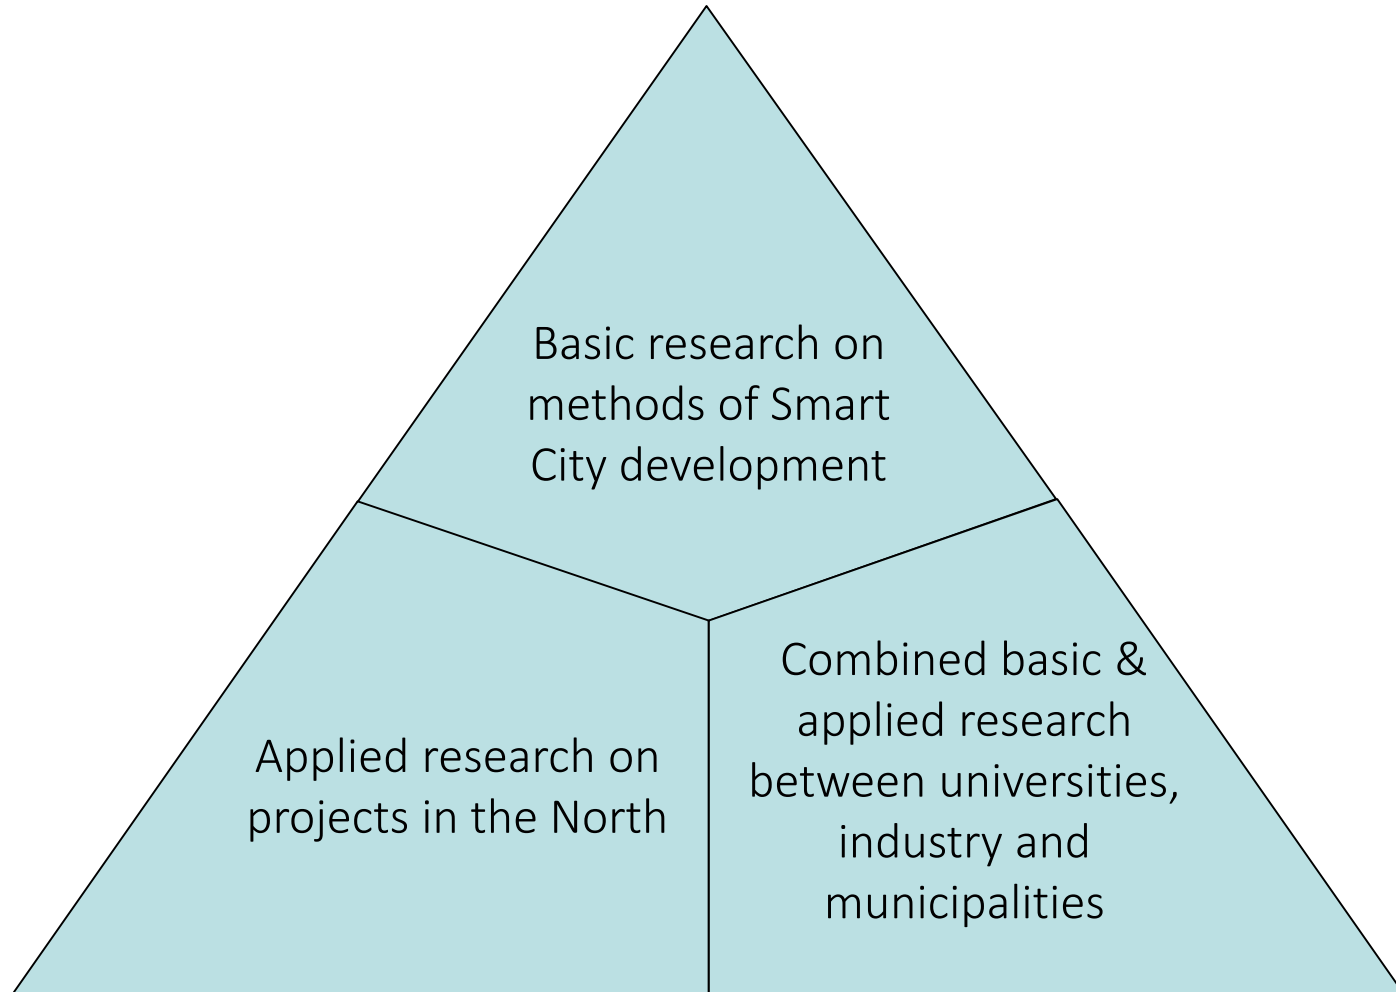

Foto: Namphuong Van, www.unsplash.com

Research Conference on Smart Cities 3 Universities in the North for a European Triple Helix

Prof. Elke Pahl-Weber
TU Berlin, Chair for Urban Regeneration and Renewal

Research Conference on Smart Cities

One more Smart City conference? Yes!

Research Conference on Smart Cities

Core partners for a research network

Establish a Research Network in the European North

Graphic: Markus Jeutner, TU Berlin, 2015

Research Conference on Smart Cities

Proposed format

Berlin conference hosted by TU B

Trondheim conference hosted by NTNU

Copenhagen conference hosted by DTU

Application for funding
in Horizon 2020
possible ?