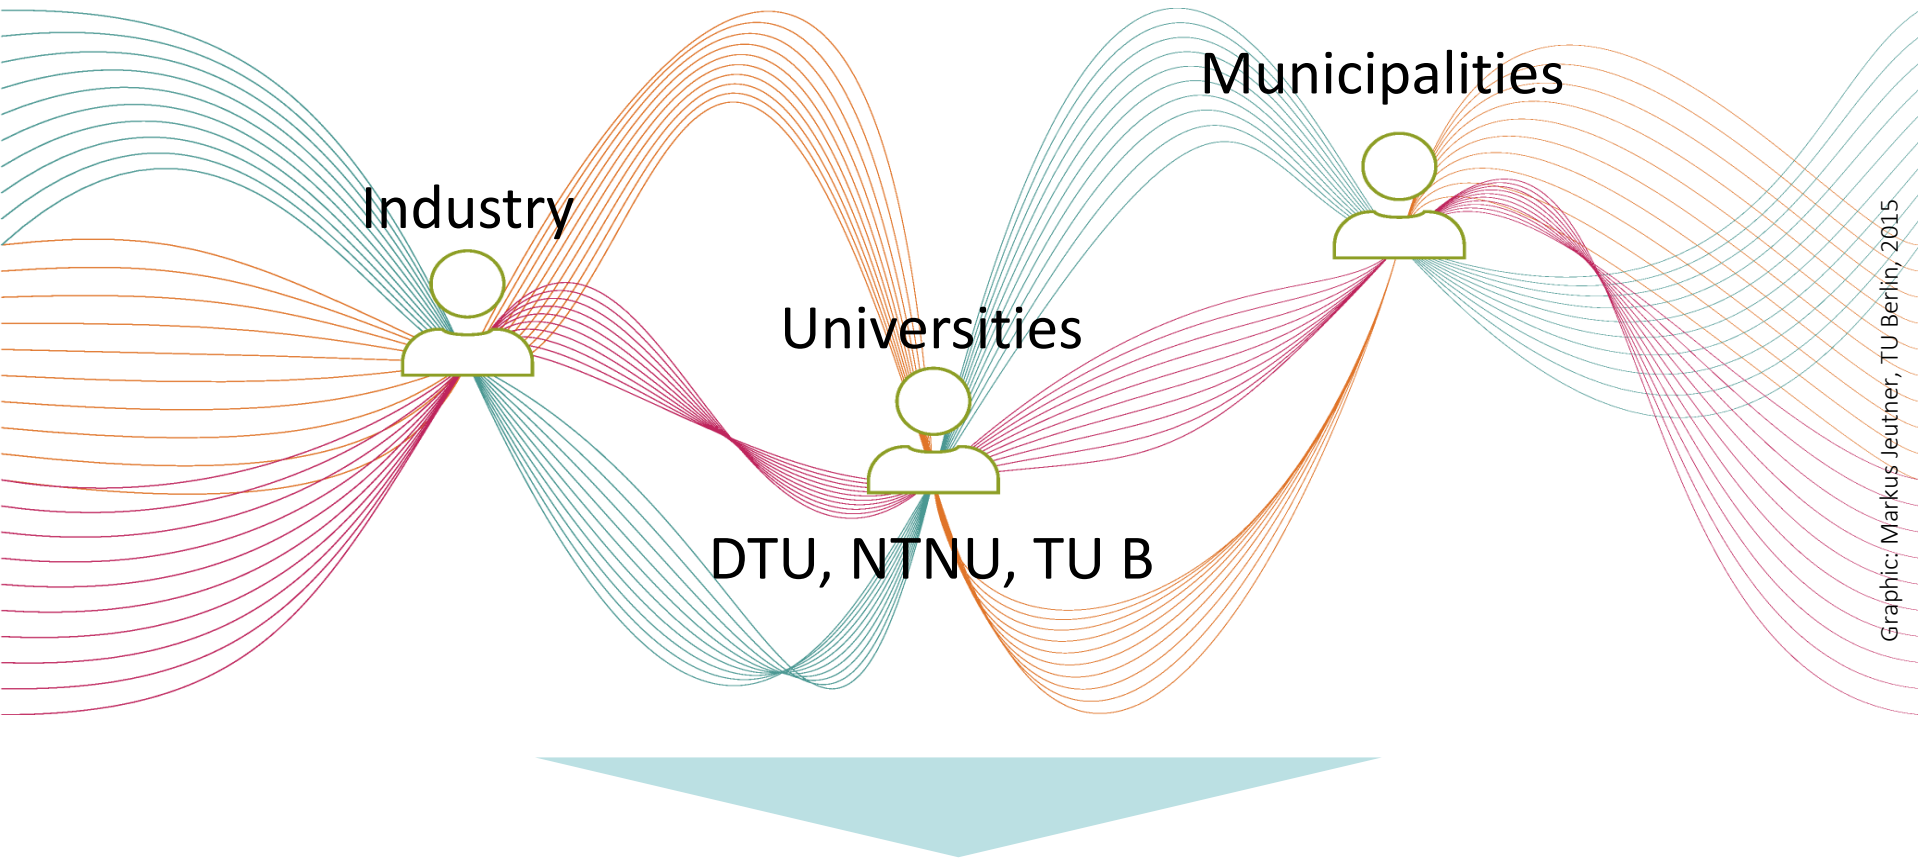

Foto: Namphuong Van, www.unsplash.com

Research Conference on Smart Cities 3 Universities in the North for a European Triple Helix

Prof. Elke Pahl-Weber
TU Berlin, Chair for Urban Regeneration and Renewal

Research Conference on Smart Cities

One more Smart City conference? Yes!

Research Conference on Smart Cities

Core partners for a research network

Establish a Research Network in the European North

Graphic: Markus Jeutner, TU Berlin, 2015

Research Conference on Smart Cities

Proposed format

Berlin conference hosted by TU B

Trondheim conference hosted by NTNU

Copenhagen conference hosted by DTU

Application for funding
in Horizon 2020
possible ?